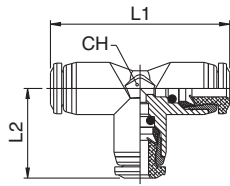

# 56230

RACCORDO A T INTERMEDIO - TEE CONNECTOR

Tubo Tube	L1	L2	CH	Conf. Pack.
<b>2</b>	22	11	6	50
<b>3</b>	22	11	6	50