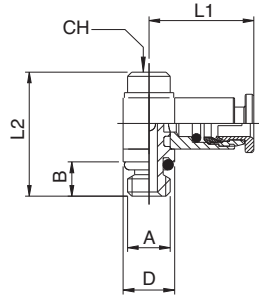

56550

RACCORDO ORIENTABILE A L - ORIENTING SINGLE BANJO BODY MALE

Tube	A	B	D	L1	L2	CH	Conf. Pack.
3	- M5	4	6	12	14.5	2	50
3	- M3	3	6	12	13.5	2	50